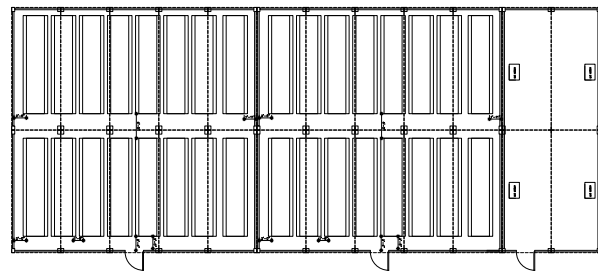

Downloadable Resources

What does a SCALABLE GROW FACILITY LOOK LIKE?

Box4Grow modular grow rooms are made up of prefabricated shells that can easily be connected to form larger grow spaces.

Once connected the rooms can easily and seamlessly become a full grow facility. All the configurations are uninterrupted by columns and allow unhindered growing access.

EXAMPLE:

The single footprint grow room has a 20' x 8' frame. It can be connected to make a 40' x 8' room or a 40' x 16' room.

Each shell can be connected for multiple configurations for veg, flower, dry rooms and extraction rooms, vaults, staff rooms, and utility rooms — all within the modular framework. They are linked by modular hallways so the entire facility becomes a closed environment.