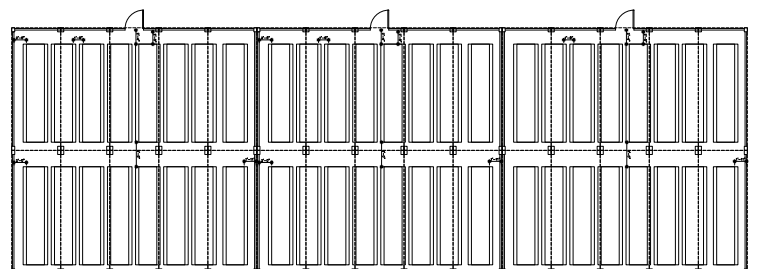

Downloadable Resources

What does a SCALABLE GROW FACILITY LOOK LIKE?

Box4Grow modular grow rooms are made up of prefabricated shells that can easily be connected to form larger grow spaces.

Once connected the rooms can easily and seamlessly become a full grow facility. All the configurations are uninterrupted by columns and allow unhindered growing access.

EXAMPLE:

The single footprint grow room has a 20' x 8' frame. It can be connected to make a 40' x 8' room or a 40' x 16' room.

Each shell can be connected for multiple configurations for veg, flower, dry rooms and extraction rooms, vaults, staff rooms, and utility rooms — all within the modular framework. They are linked by modular hallways so the entire facility becomes a closed environment.