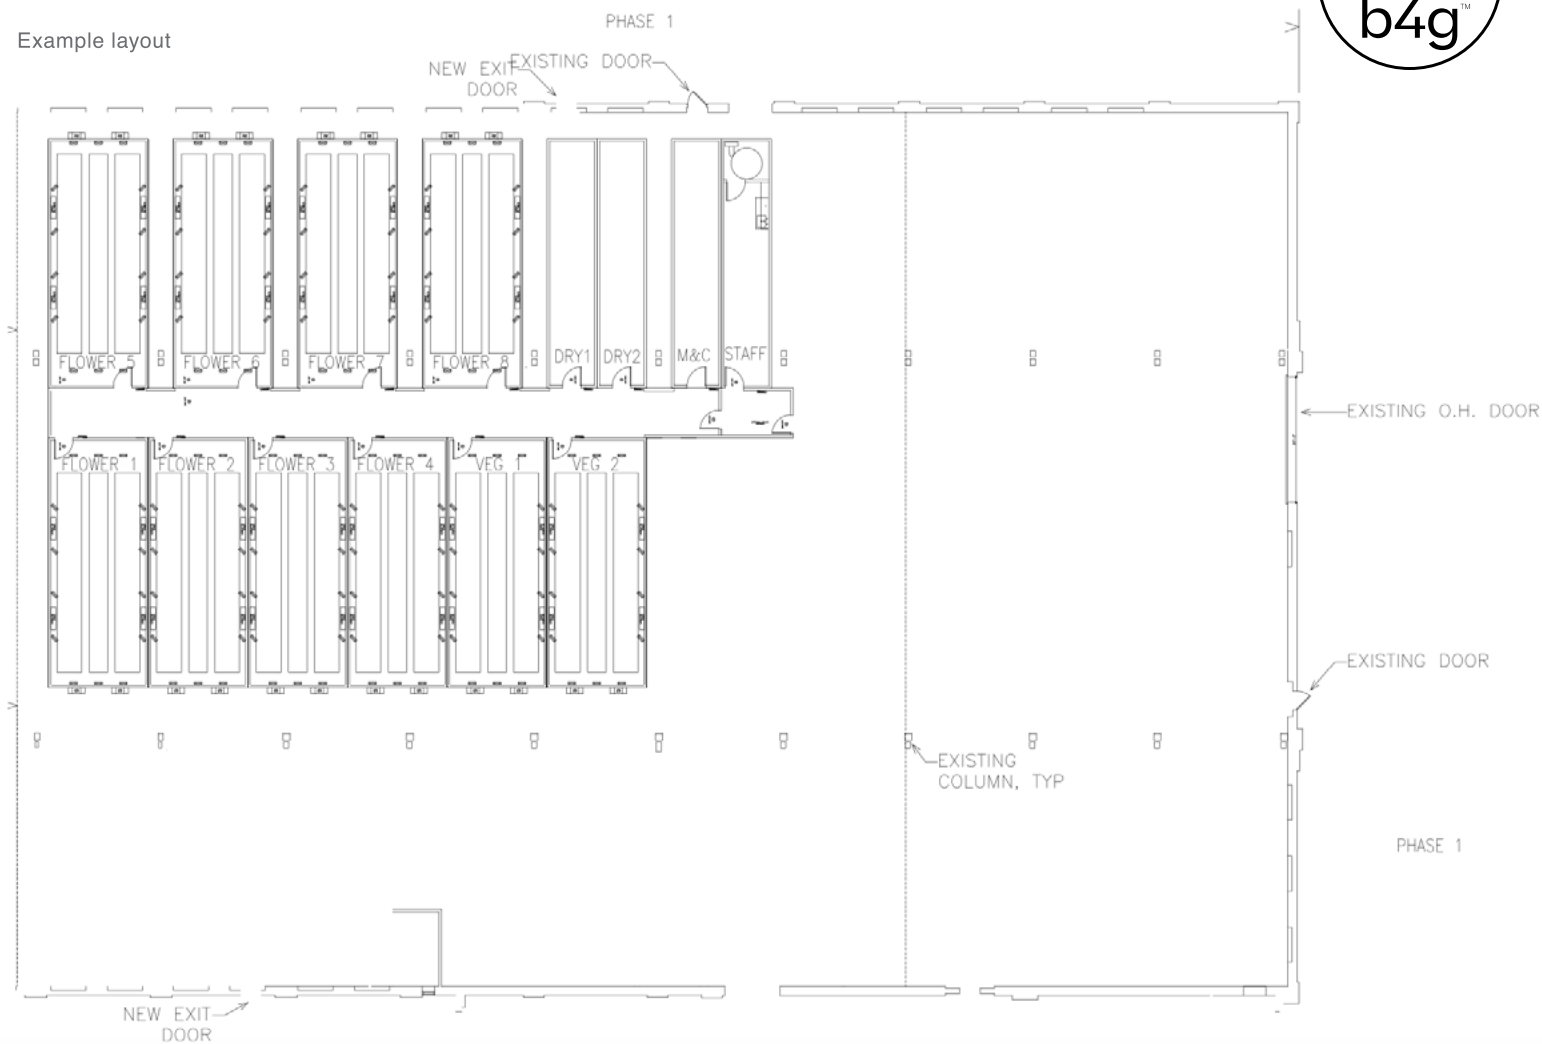

Downloadable Resources

What does a SCALABLE GROW FACILITY LOOK LIKE?

Box4Grow modular grow rooms are made up of prefabricated shells that can easily be connected to form larger grow spaces.

Once connected the rooms can easily and seamlessly become a full grow facility. All the configurations are uninterrupted by columns and allow unhindered growing access.

EXAMPLE:

The single footprint grow room has a 20' x 8' frame. It can be connected to make a 40' x 8' room or a 40' x 16' room.

Each shell can be connected for multiple configurations for veg, flower, dry rooms and extraction rooms, vaults, staff rooms, and utility rooms — all within the modular framework. They are linked by modular hallways so the entire facility becomes a closed environment.

Example layout

Example layout

Contact our team to learn more.